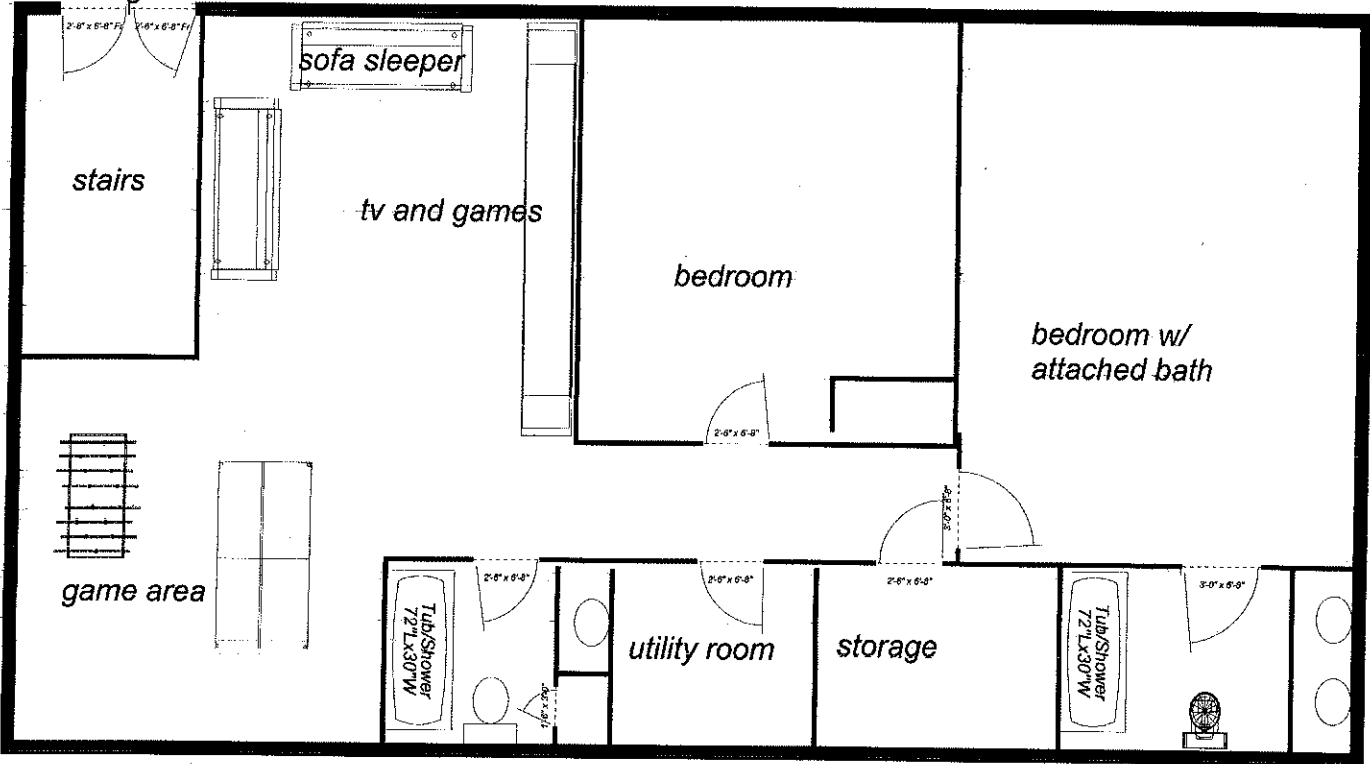

to gardens

stairs

sofa sleeper

tv and games

bedroom

bedroom w/
attached bath

game area

Tub/Shower
72" L x 30" W

utility room

storage

Tub/Shower
72" L x 30" W